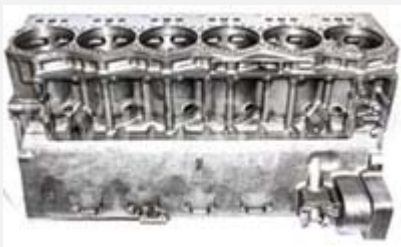

3811921

Cylinder
Block

KT19

KMP Brand® – Premium quality replacement engine parts suitable for:

Caterpillar*	Cummins*	Komatsu*	Detroit Diesel*	NEF*
John Deere*	Ford CNH*	Perkins/Massey Ferguson*	Case-IH*	Iveco Tector*

Please follow us on:

Facebook Twitter YouTube Instagram