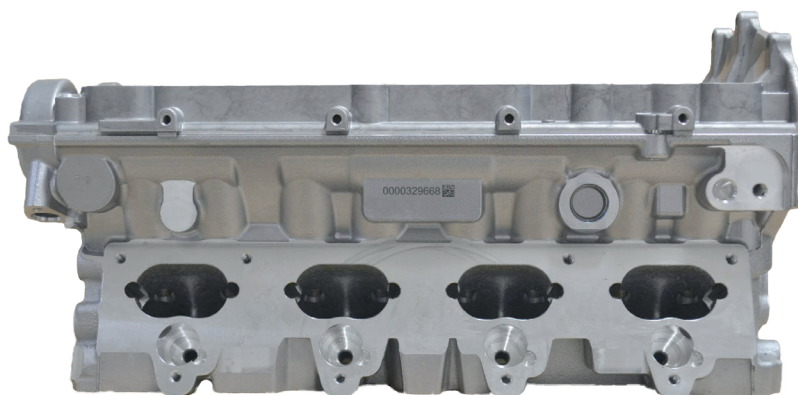

VW-AUDI 2.0 FSI/TFSI

MAKE	MODEL	ENGINE	CM ³	O.E. REF.	YEARS
AUDI	A3	AXW	2.0 TFSI	06F103063C 06F103063M 06F103265AX	2003 → 2006

MAKE	MODELS	ENGINE	CM ³	O.E. REF.	YEARS
VW	GOLF TOURAN	AXW	2.0 FSI	06D103351B 06F103265AX	2004 → 2007 2003 → 2006

CYLINDER HEADS

910707	BARE CYLINDER HEAD
910807	COMPLETE CYLINDER HEAD WITH VALVES AND SPRINGS
910907	COMPLETE CYLINDER HEAD WITH CAMSHAFTS

CAMSHAFTS KIT

647296K	CAMSHAFT 647296 + CAMSHAFT 647297 + LIFTERS AND ROCKER ARMS KIT 671912		
	(INLET)	(EXHAUST)	16 X O.E. 022109123D
	O.E. 06D109101AG O.E. 06D109101AM	O.E. 06D109102AL O.E. 06D109102AJ	+ 16 X O.E. 06E109417F

LIFTERS AND ROCKER ARMS KIT

671912	LIFTERS	ROCKER ARMS
	16 X O.E. 022109123D	16 X O.E. 06E109417F

AMADEO MARTÍ CARBONELL, S.A.

Carretera de Villavieja, 76 - 12520 NULES (Spain)

Tel. (+34) 964 65 94 94

www.amc.es